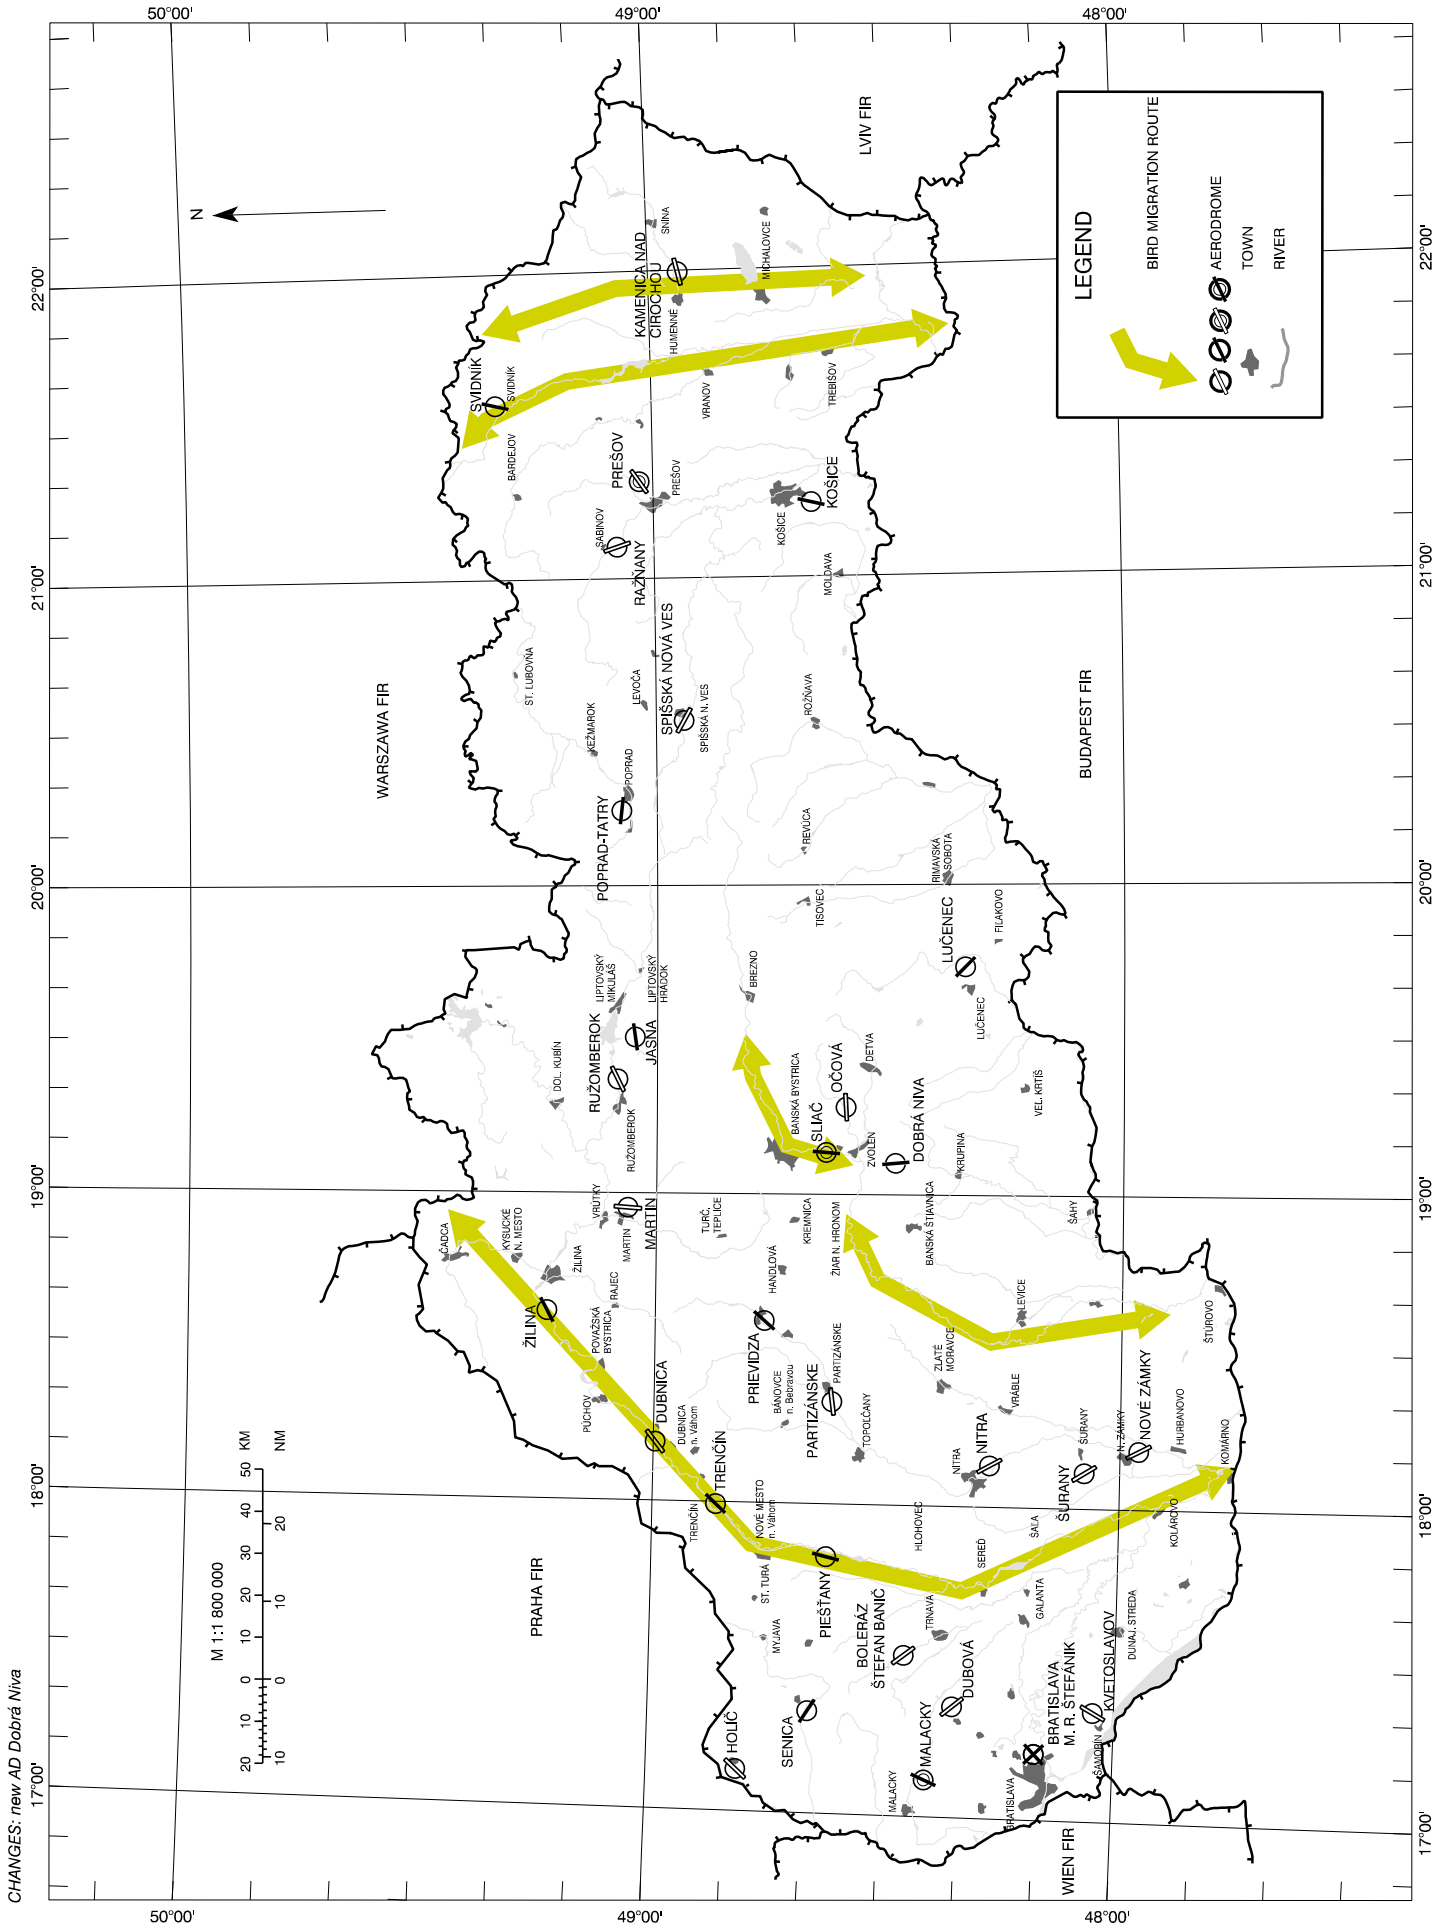

BIRD MIGRATION ROUTES - INDEX CHART

SLOVAK REPUBLIC

CHANGES: new AD Dobrá Niva